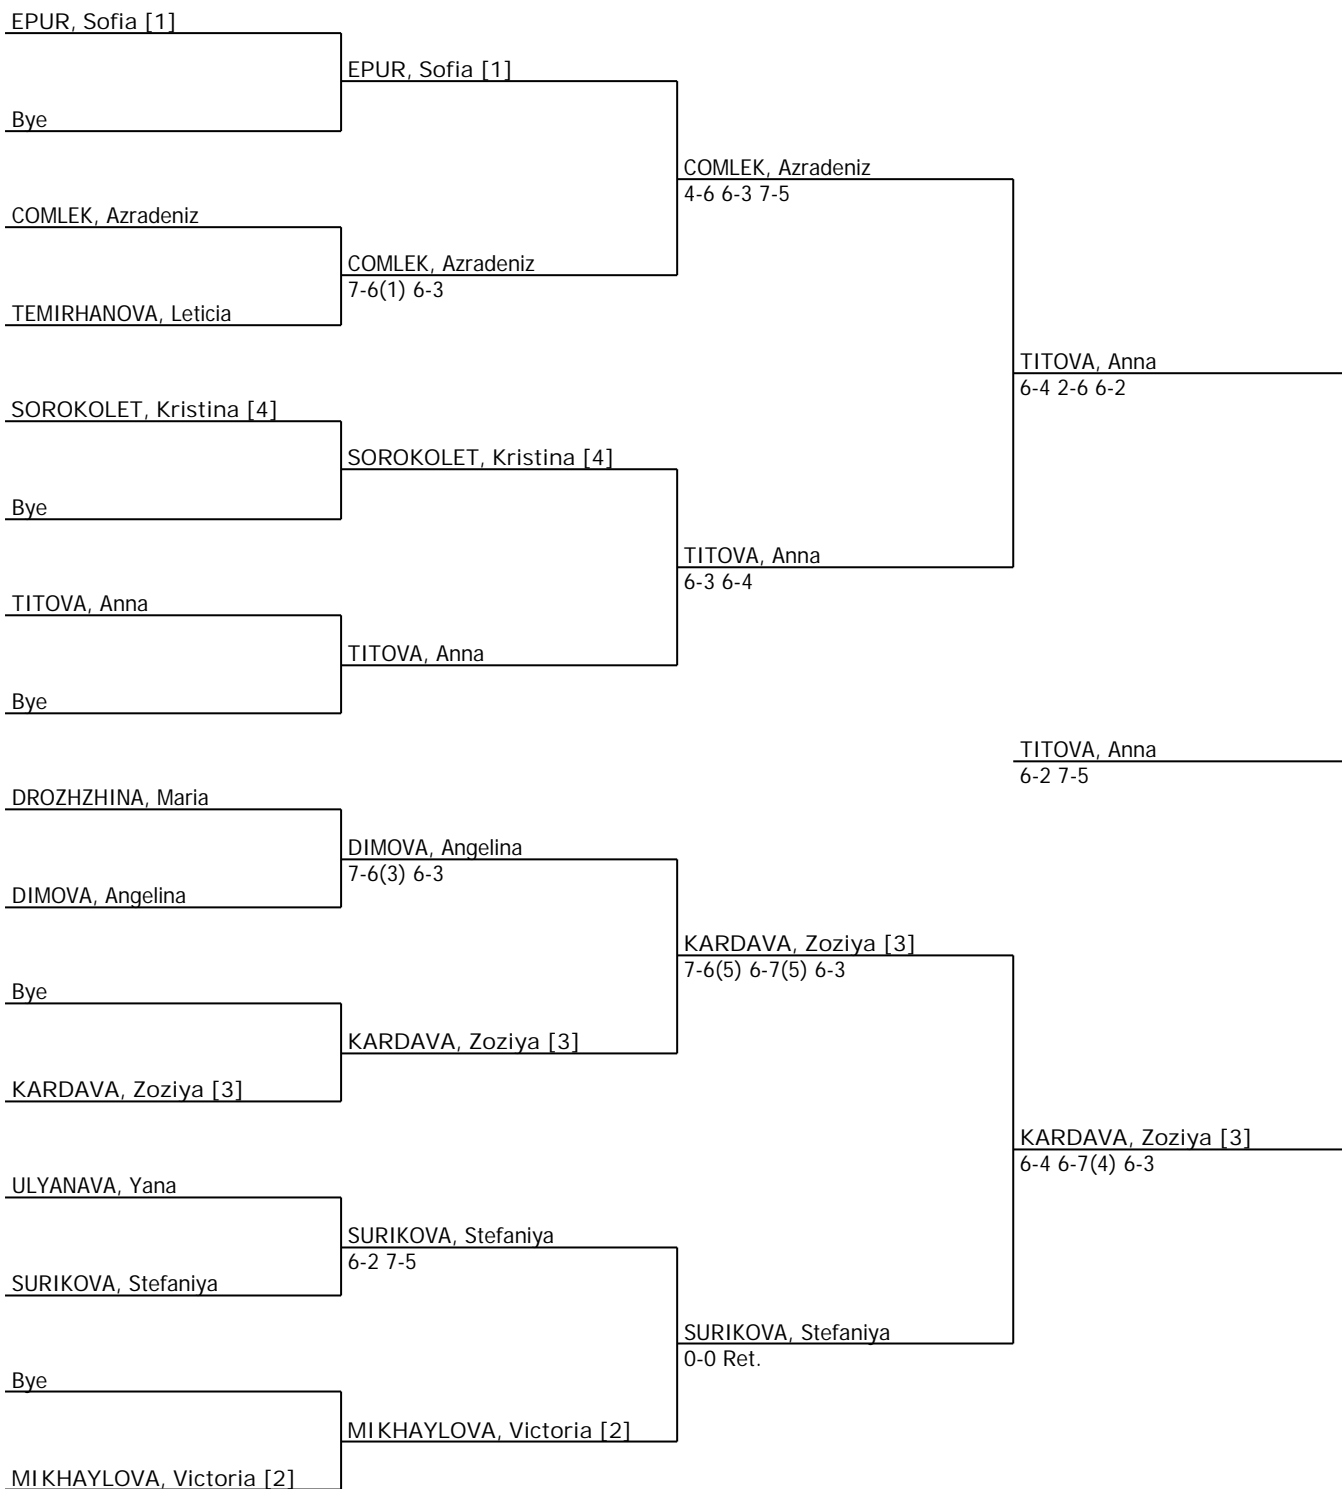

O1 Properties Christmas Cup 2014

Tennis Europe Junior Tour

GS14 - GIRLS SINGLES 14
CONSOLATION CONSOLATION

Week of 06 JAN 2014 City, Country Khimki, RUS Tourn. Key TE-RUS-02A-2014 Referee Madina Alimova

Round 1 Quarterfinals Semifinals Final

	# Seeded Players	# Lucky Losers	Replacing	Draw date/time: 05 JAN 2014 18:09
	1 EPUR, Sofia	1 VOROZHEYKINA, Aleksandra	BLAEVA, Lada	Last Direct Acceptance AXYANOVA, Alisa (RUS)
	2 MIKHAYLOVA, Victoria			Player representatives Zoziya KARDAVA
	3 KARDAVA, Zoziya			Makar SMOLYAKOV
	4 SOROKOLET, Kristina			Signature
				Madina Alimova